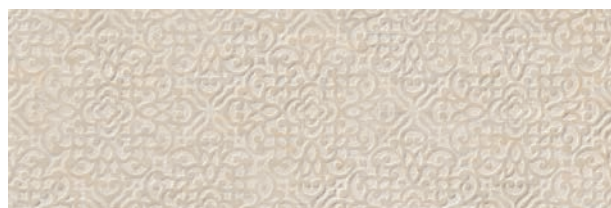

TRINA

PHEDRA

SHAPES

BERNINI WALL TILE

PASTA BLANCA | WHITE BODY
40x120 · 16"x47"

JLS620 BERNINI 40x120 MATE CREMA
JLR620 BERNINI 40x120 BRILLO CREMA

B44
B44

JLW620 TRINA 40x120 CREMA